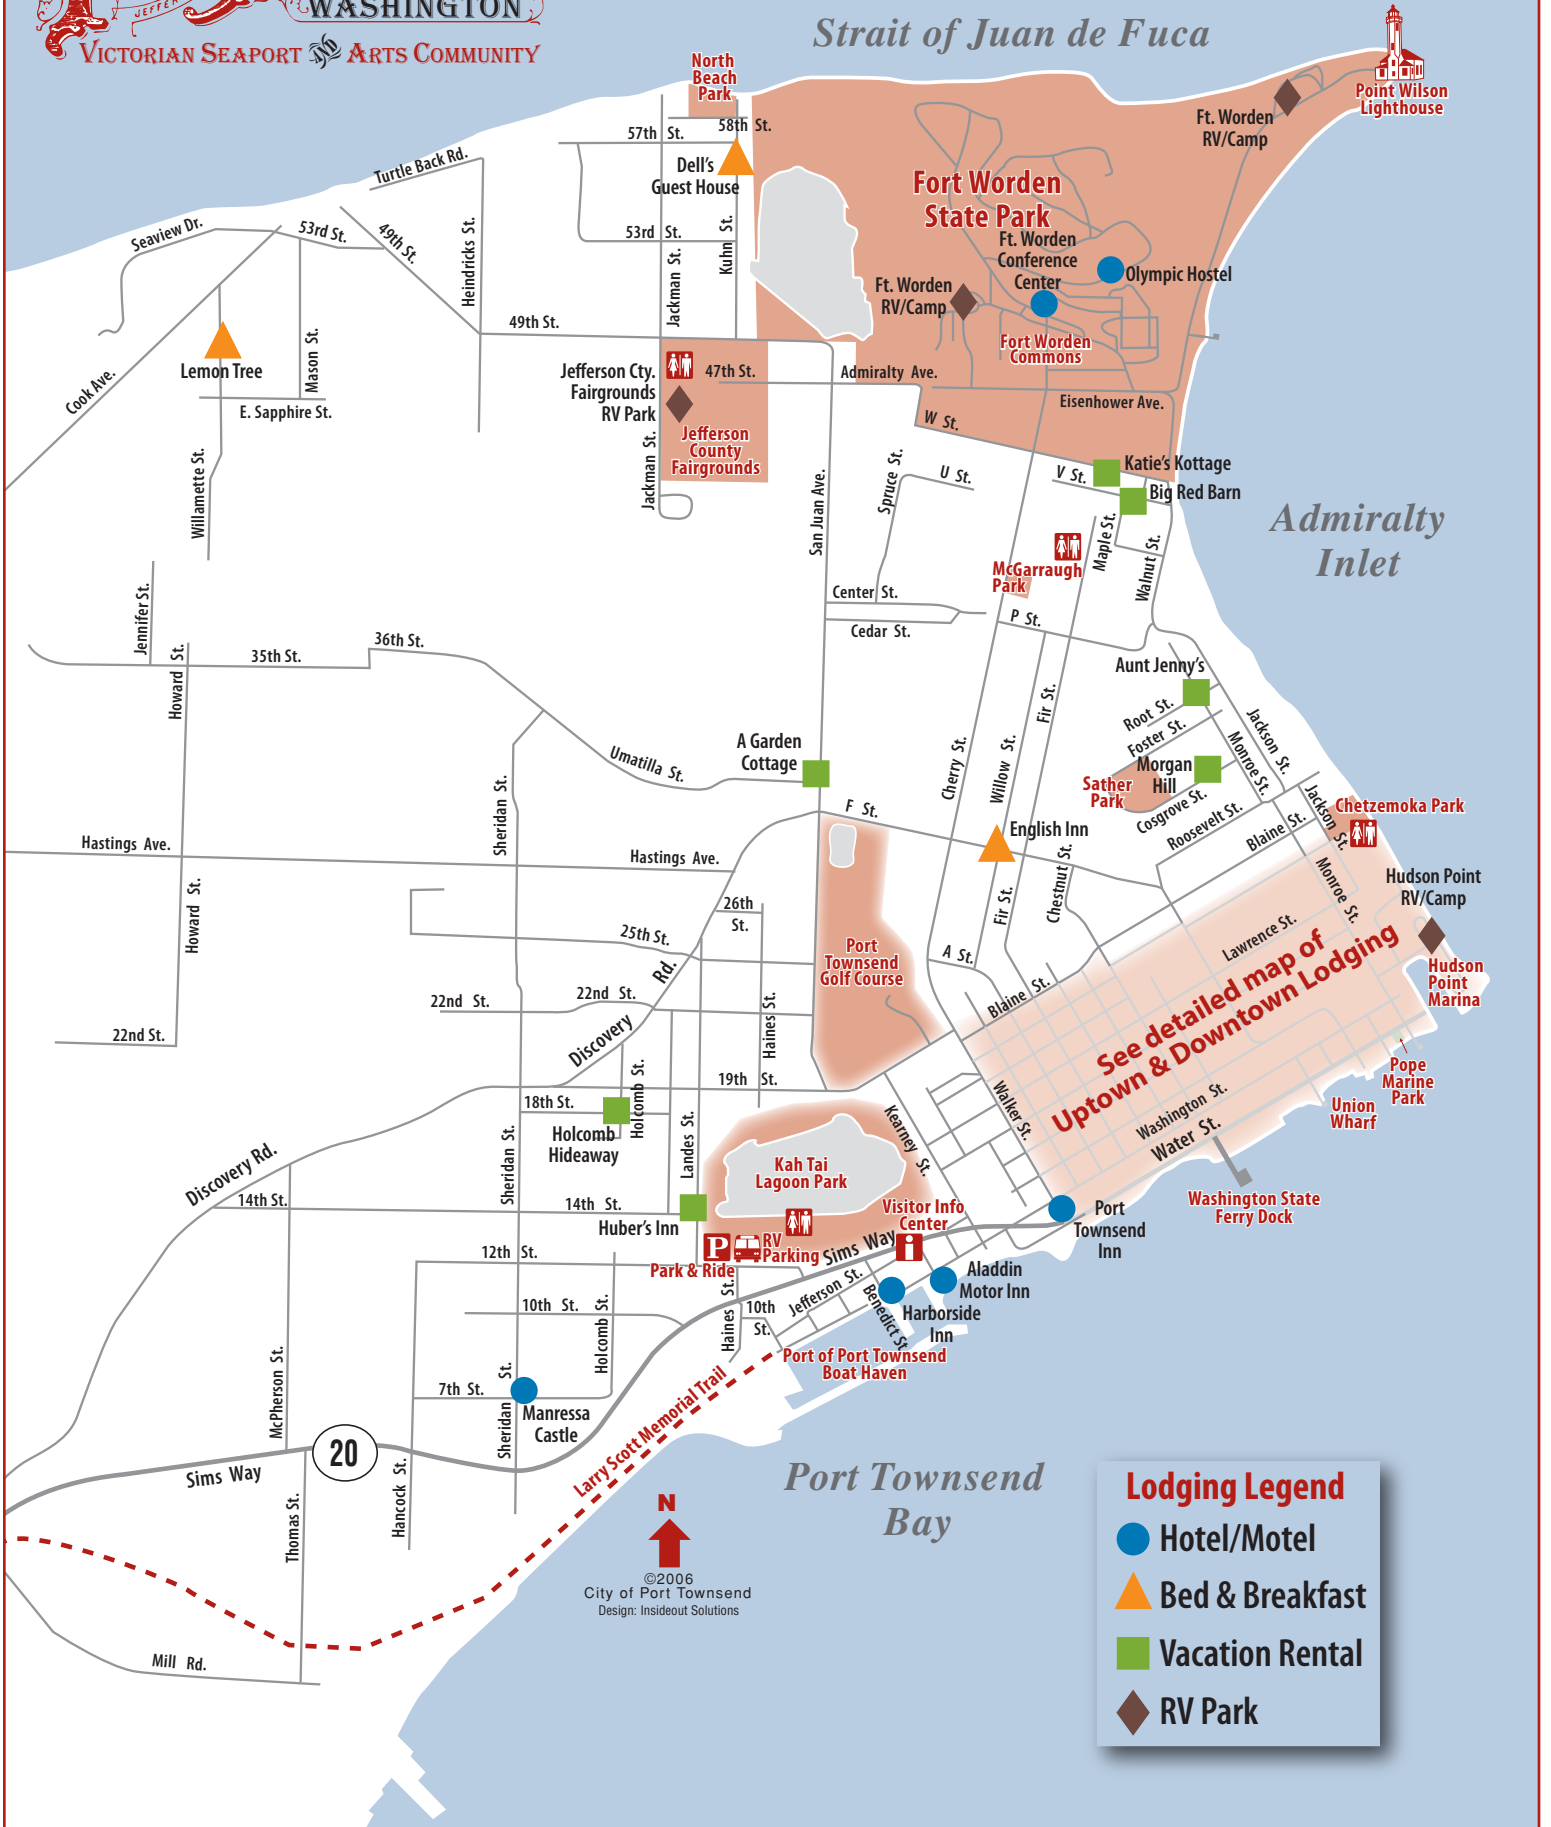

# LODGING IN PORT TOWNSEND

**Lodging Legend**

- Hotel/Motel
- ▲ Bed & Breakfast
- Vacation Rental
- ◆ RV Park

# Poltownsend

JEFFERSON COUNTY WASHINGTON

VICTORIAN SEAPORT ARTS COMMUNITY

# LODGING IN DOWNTOWN UPTOWN

To Ft. Worden